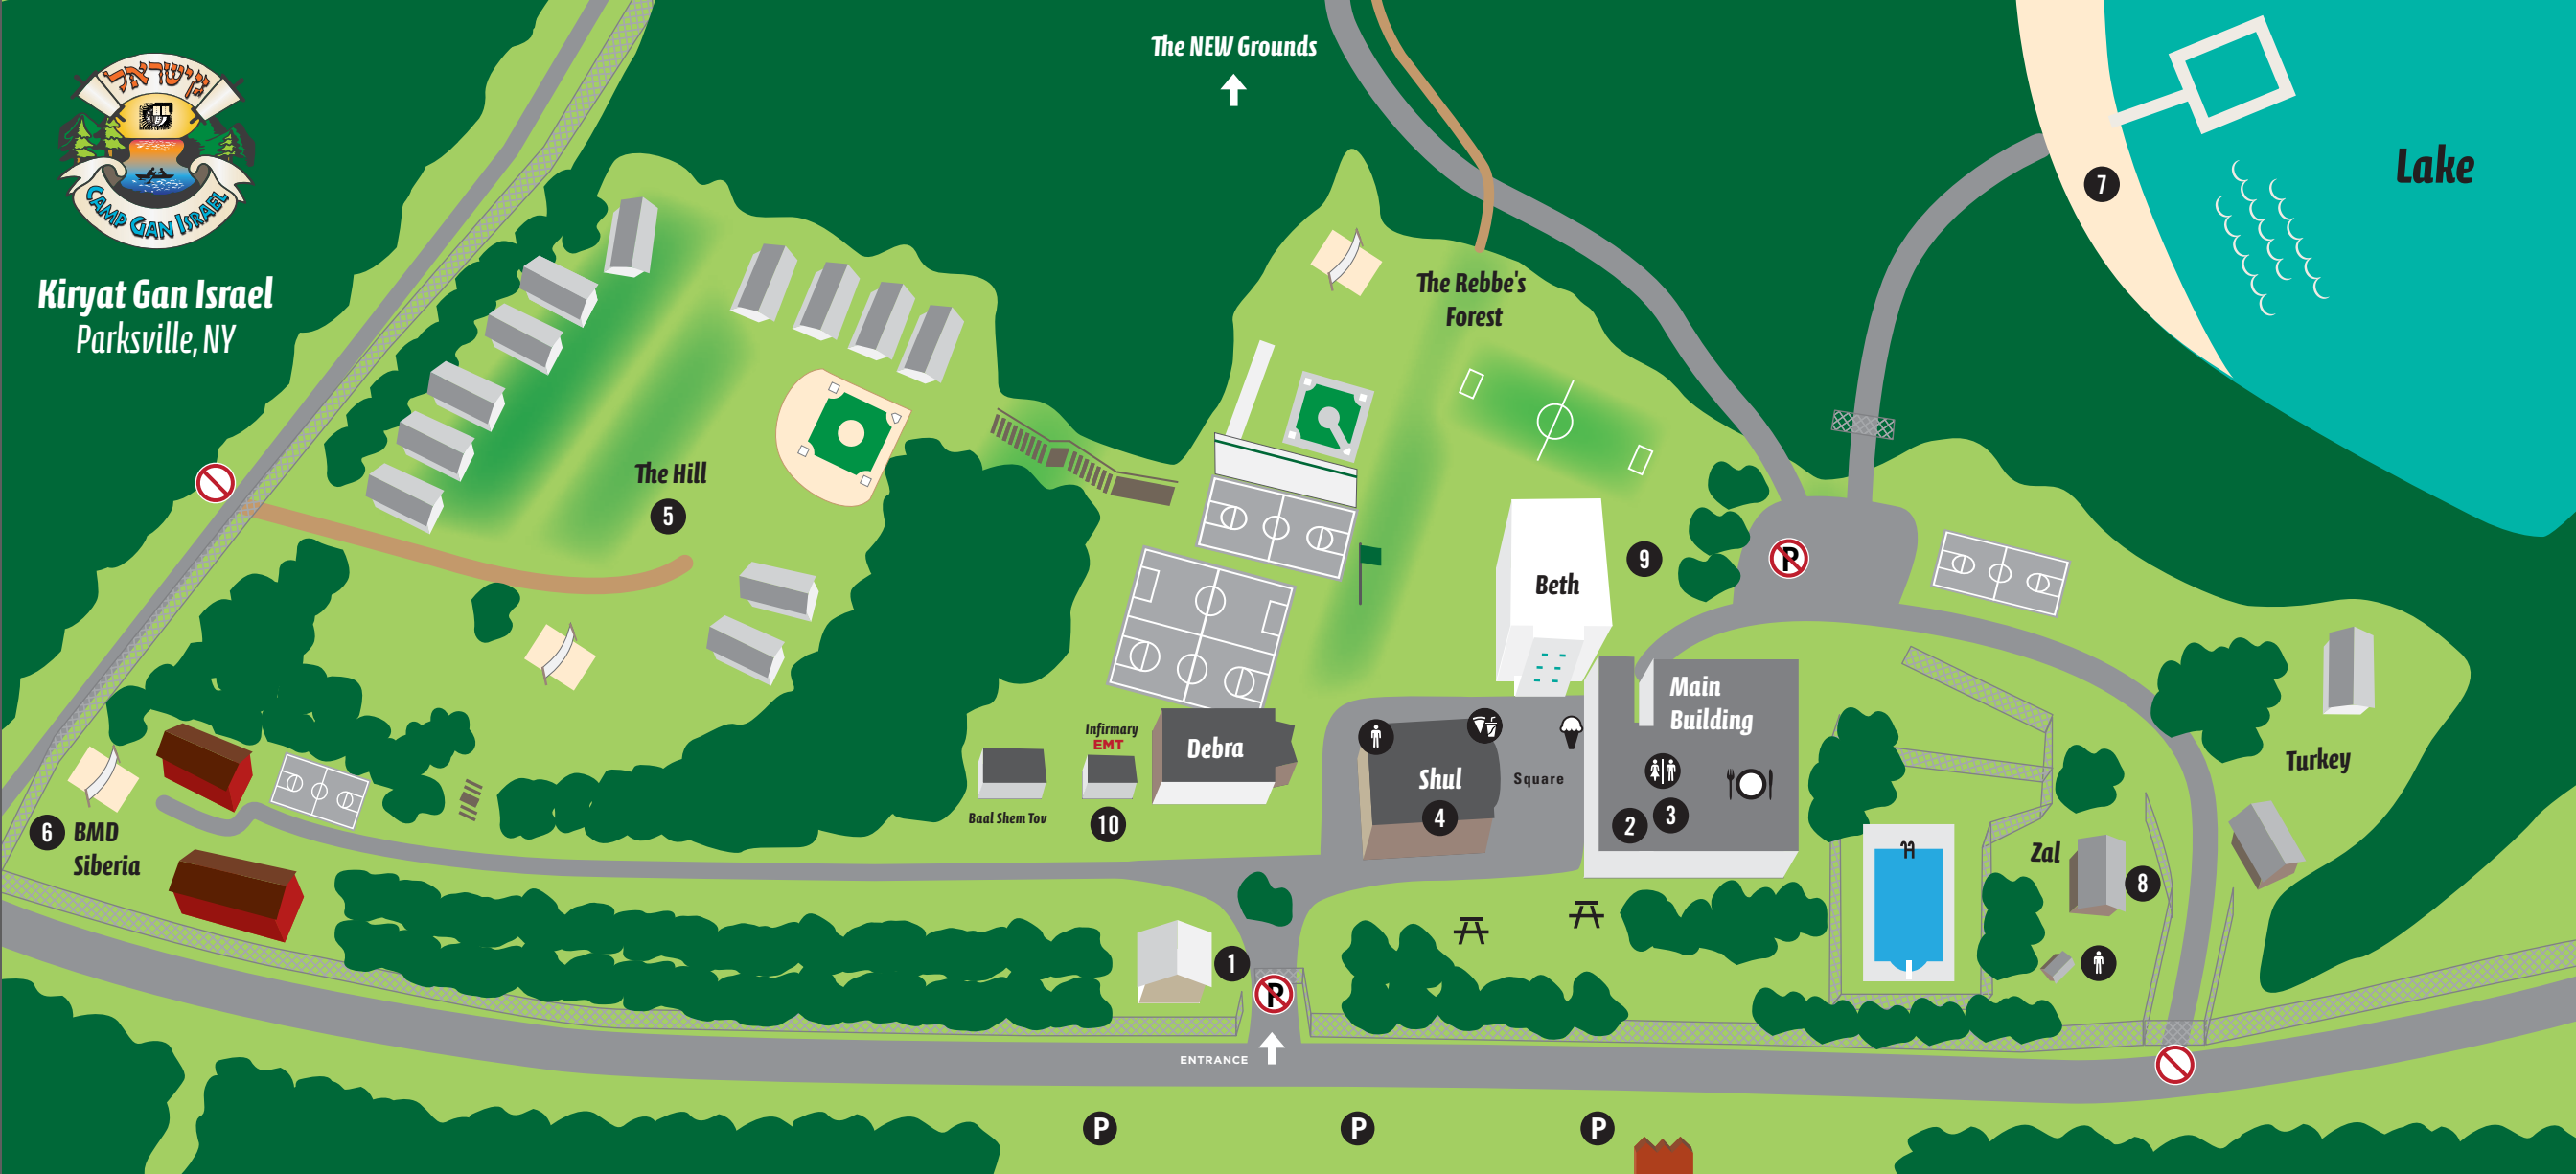

Kiryat Gan Israel
Parkville, NY

- Restrooms
- Visitor Parking
- No Parking
Authorized Vehicles Only
- Do Not Enter
Authorized Vehicles Only

- Picnic Tables
- Ice-Cream
- Dining Room
- Canteen

- 1** Front Gate
- 2** Administration Office
- 3** PA Office
- 4** Shul
- 5** The Hill

- 6** BMD / Siberia
- 7** Lake (Boating)
- 8** Zal
- 9** NOD Tent
- 10** Infirmary

- Trees
- Road
- Grass
- Dirt Road/Path
- Gate